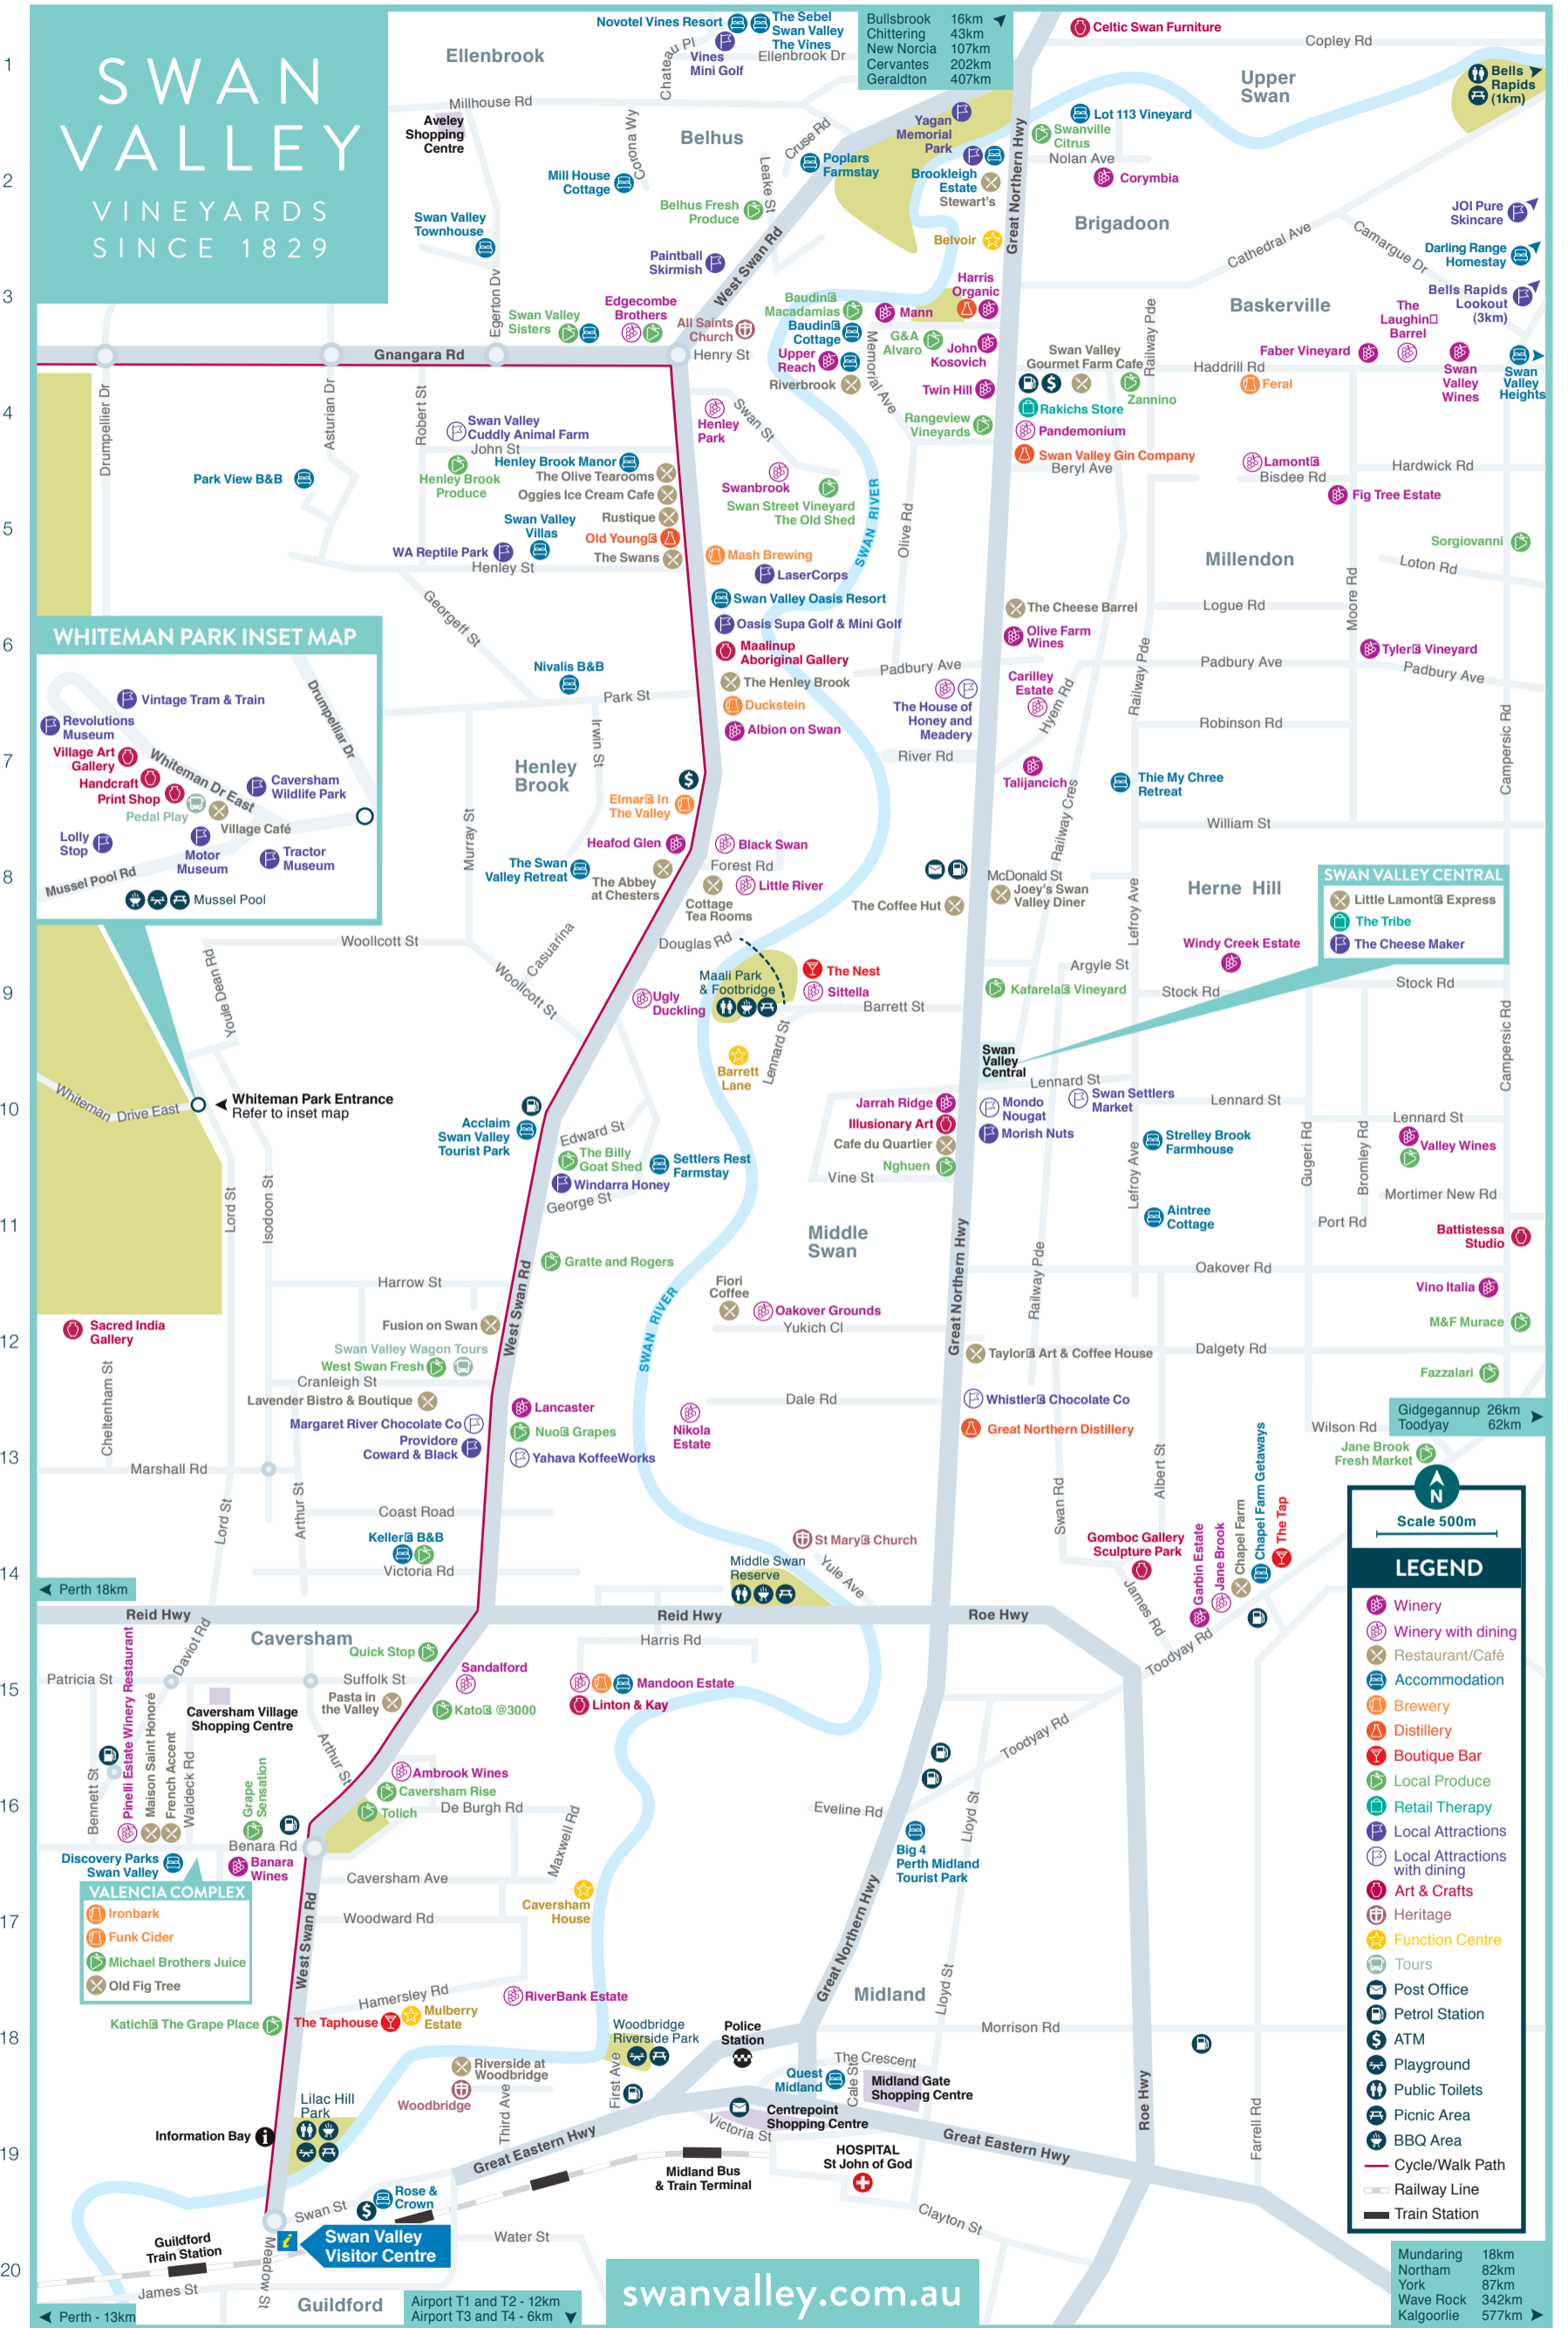

A B C D E F G H I J K L

SWAN VALLEY

VINEYARDS SINCE 1829

WHITEMAN PARK INSET MAP

Whiteman Park Entrance Refer to inset map

VALENCIA COMPLEX

Scale 500m

LEGEND

- Winery
- Winery with dining
- Restaurant/Café
- Accommodation
- Brewery
- Distillery
- Boutique Bar
- Local Produce
- Retail Therapy
- Local Attractions
- Local Attractions with dining
- Art & Crafts
- Heritage
- Function Centre
- Tours
- Post Office
- Petrol Station
- ATM
- Playground
- Public Toilets
- Picnic Area
- BBQ Area
- Cycle/Walk Path
- Railway Line
- Train Station

swanvalley.com.au

Mundaring	18km
Northam	82km
York	87km
Wave Rock	342km
Kalgoorlie	577km

Perth - 13km

Guildford Airport T1 and T2 - 12km
Airport T3 and T4 - 6km

1
2
3
4
5
6
7
8
9
10
11
12
13
14
15
16
17
18
19
20